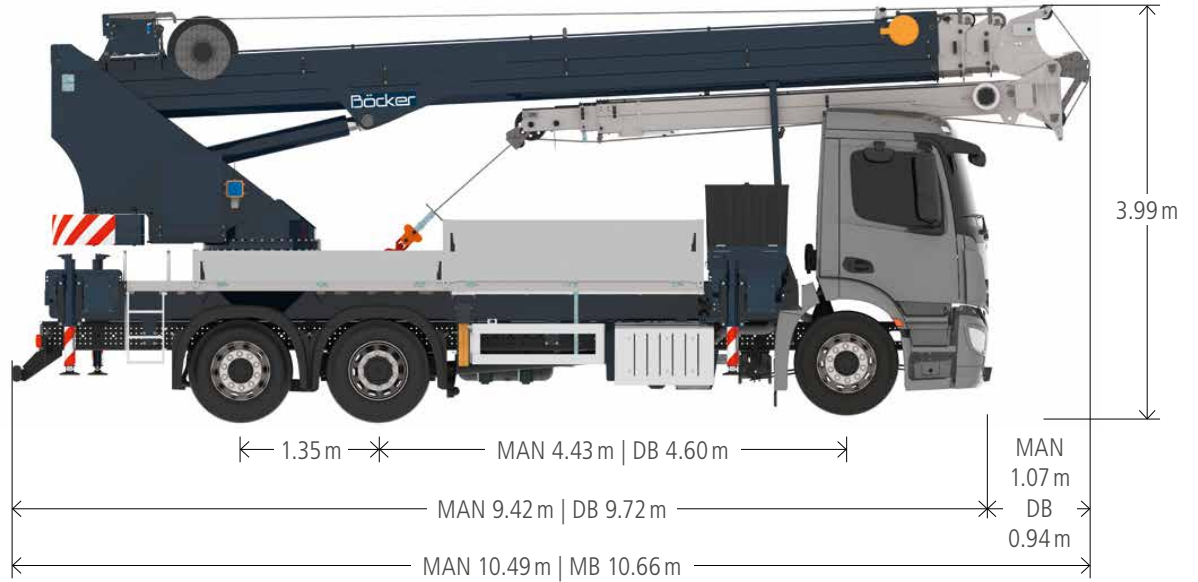

THANET CRANE HIRE

CRANES & TRANSPORT

Böcker

www.boecker.de

Boecker UK Limited

Unit B Grazebrook Industrial Park
Hulbert Drive, Dudley
West Midlands UK-DY2 0XW

Fon +44 1384 476580
info@boecker.co.uk