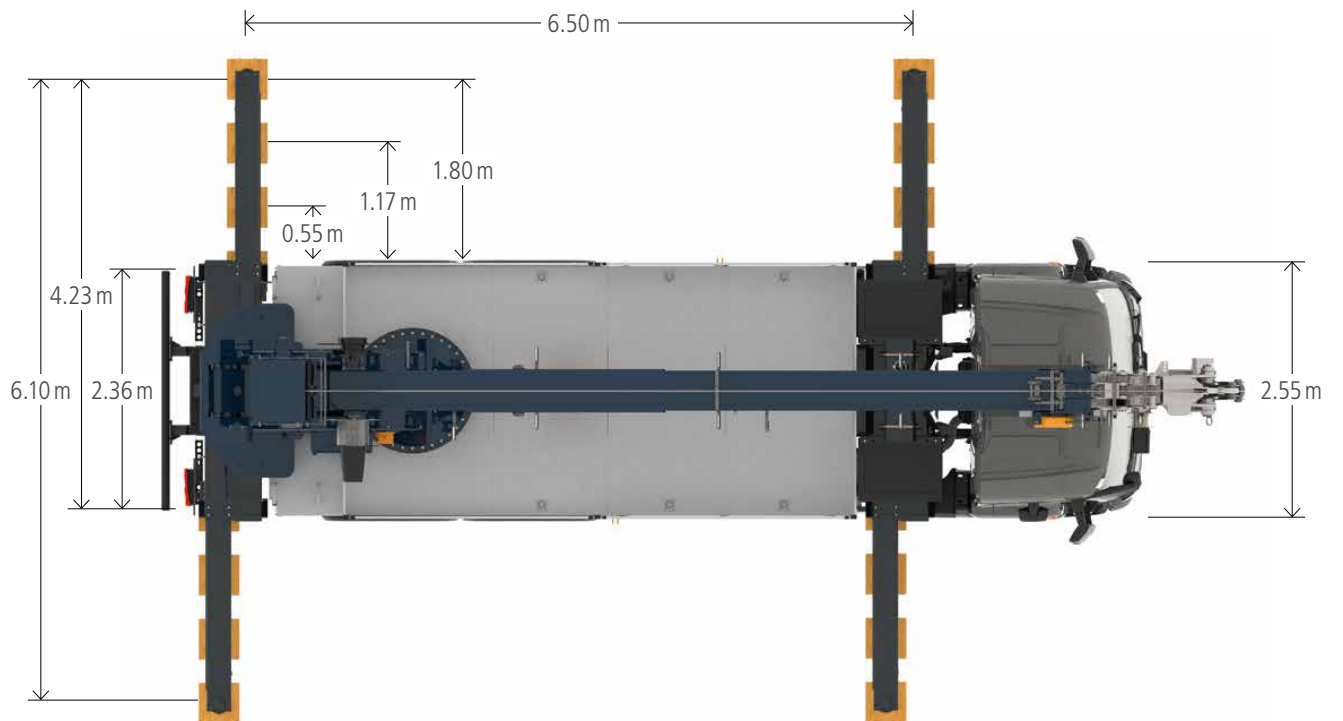

THANET CRANE HIRE

CRANES & TRANSPORT

Böcker

www.boecker.de

Boecker UK Limited

Unit B Grazebrook Industrial Park
Hulbert Drive, Dudley
West Midlands UK-DY2 0XW

Fon +44 1384 476580
info@boecker.co.uk