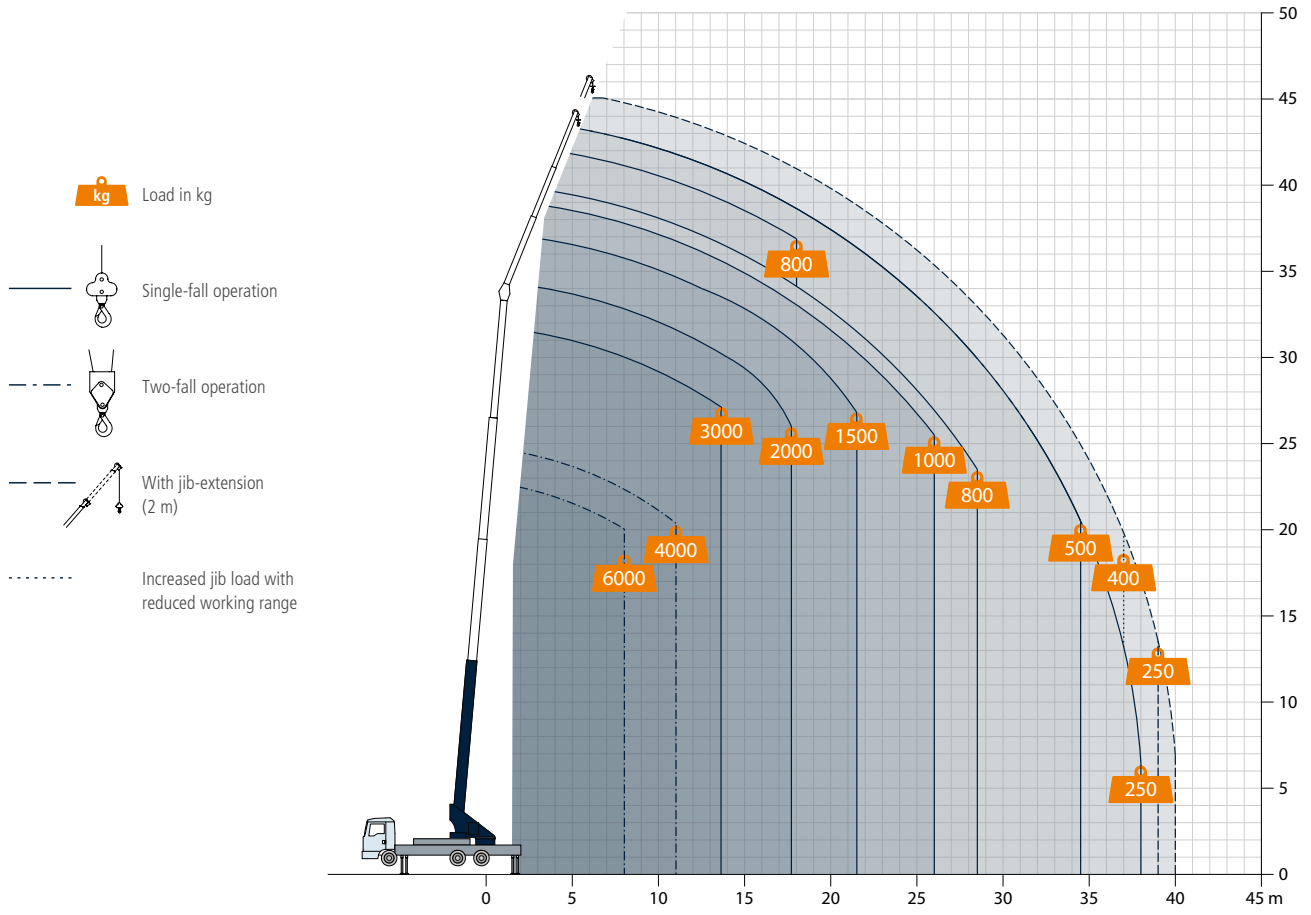

Technical Data

Permissible gross vehicle weight (t)	18 / 26
Max. payload (kg)	3,000 (optional 6,000)
Max. extension length (m)	44.0 (optional 46.0)
Working height up to Jib (m)	33.8
Jib extendable (m)	5.3 / 8.1 / 11.0
Jib payload (kg)	3,000 / 1,500 / 800 / (400)
Main mast angle (degrees)	85
Boom angle (degrees)	162
Pivoting range (degrees)	+/- 310
Hook speed (m/min)	45
Range for crane operation at 250 kg (m)	38.0 (39.0)
Range for crane operation at 500 kg (m)	34.5
Range for crane operation at 1 t (m)	26.0
Range for crane operation at 2 t (m)	17.7
Range for crane operation at 4 t (m)	11.0
Range for crane operation at 6 t (m)	8.0
Range for platform operation with rotating basket (m)	33.1 at 250 kg (28.0 at 350 kg) 35.3 at 100 kg (33.0 at 100 kg)
Range for platform operation with non-rotating basket (m)	34.3 at 250 kg 37.4 at 100 kg
Working height with rotating basket max. (m)	43.3 (40.0)
Working height with non-rotating basket max. (m)	46.0

All rights reserved for changes. All specified values are maximum values.

We recommend the AK 46/6000 for all those that want to playfully reach the rear side of roofs or buildings. It has a comparatively low body weight and is mounted on an 18 or 26 t truck, lifting a maximum of 6 t. On the jobsite this crane reaches up to 39 m of radius with 250 kg load and still 26 m with a load of 1.000 kg on the hook- both in an almost circular radius. Upon request this crane can be fitted with a double fully hydraulic extendible fly jib.

Camera technology is also available as an option. It transmits a live image from the top of the boom to the colour display of the remote control. Thanks to its compact design, its convenient driving characteristics as well as its surpassing manoeuvrability, the AK 46/6000 can also be set-up and used in tight spaces.

Böcker
MY WAY TO THE TOP

Working range crane operation

All weights are in kg.
Measurements can fluctuate slightly.