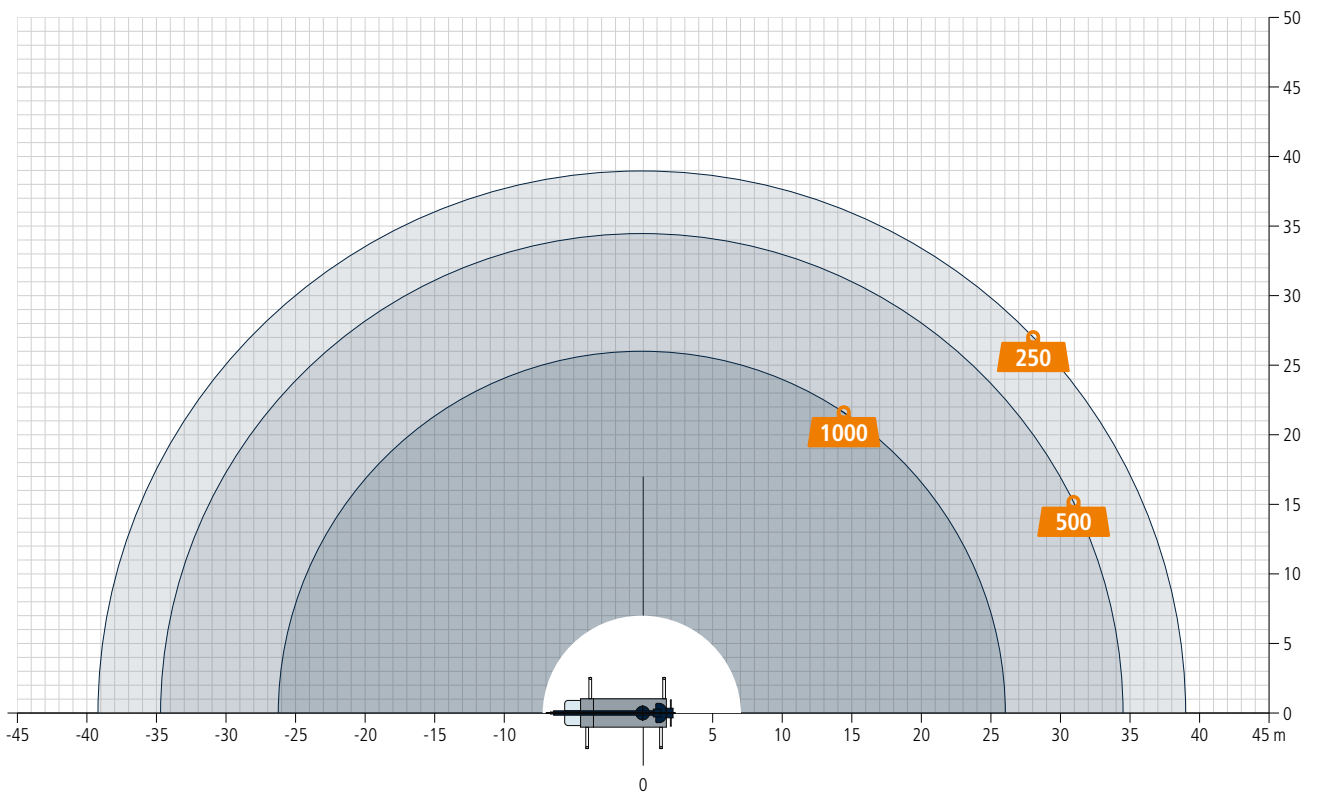

Technical Data

Permissible gross vehicle weight (t)	18 / 26
Max. payload (kg)	3,000 (optional 6,000)
Max. extension length (m)	44.0 (optional 46.0)
Working height up to Jib (m)	33.8
Jib extendable (m)	5.3 / 8.1 / 11.0
Jib payload (kg)	3,000 / 1,500 / 800 / (400)
Main mast angle (degrees)	85
Boom angle (degrees)	162
Pivoting range (degrees)	+/- 310
Hook speed (m/min)	45
Range for crane operation at 250 kg (m)	38.0 (39.0)
Range for crane operation at 500 kg (m)	34.5
Range for crane operation at 1 t (m)	26.0
Range for crane operation at 2 t (m)	17.7
Range for crane operation at 4 t (m)	11.0
Range for crane operation at 6 t (m)	8.0
Range for platform operation with rotating basket (m)	33.1 at 250 kg (28.0 at 350 kg) 35.3 at 100 kg (33.0 at 100 kg)
Range for platform operation with non-rotating basket (m)	34.3 at 250 kg 37.4 at 100 kg
Working height with rotating basket max. (m)	43.3 (40.0)
Working height with non-rotating basket max. (m)	46.0

All rights reserved for changes. All specified values are maximum values.

We recommend the AK 46/6000 for all those that want to playfully reach the rear side of roofs or buildings. It has a comparatively low body weight and is mounted on an 18 or 26 t truck, lifting a maximum of 6 t. On the jobsite this crane reaches up to 39 m of radius with 250 kg load and still 26 m with a load of 1.000 kg on the hook- both in an almost circular radius. Upon request this crane can be fitted with a double fully hydraulic extendible fly jib.

Camera technology is also available as an option. It transmits a live image from the top of the boom to the colour display of the remote control. Thanks to its compact design, its convenient driving characteristics as well as its surpassing manoeuvrability, the AK 46/6000 can also be set-up and used in tight spaces.

Böcker
MY WAY TO THE TOP

Working range crane operation

All weights are in kg.
Measurements can fluctuate slightly.